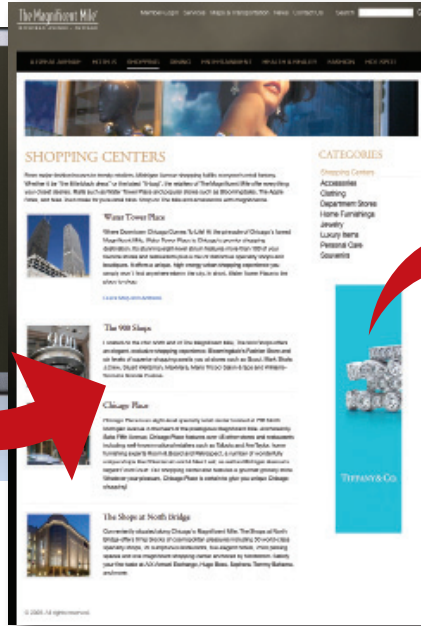

2011 Online Advertising Opportunities for TheMagnificentMile.com

TheMagnificentMile.com is a top referring site for many of our member businesses. Increase your business's visibility and take advantage of our online traffic by advertising on The Magnificent Mile website.

- 600,000+ Annual Visits
- 2.44 Million Page Views
- 4.1 Pages per Visit
- Visitors from 171 Countries/Territories
- Average of 5 Minutes Spent on Website

Web advertisers in 2011 enjoyed great referral success from TheMagnificentMile.com. 80% of advertisers placed in the top 3 for outbound links in their respective categories, with all advertisers placing in the top 5. Do not miss the chance to increase traffic to your website today!